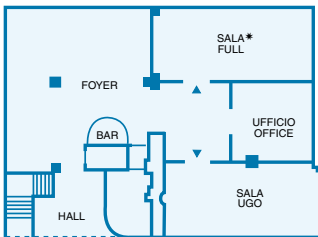

Sala Meeting room	Mq Mq	Misure Measures	Altezza Height	Disposizione posti - n° persone Meeting room layouts - n° people		
				Teatro Theatre	Tavolo unico Board room	Ferro di cavallo U-Shape
FULL	31	m. 8 x 4	m. 2,9	30	-	15
UGO	31	m. 8 x 4	m. 4,5	-	18	-